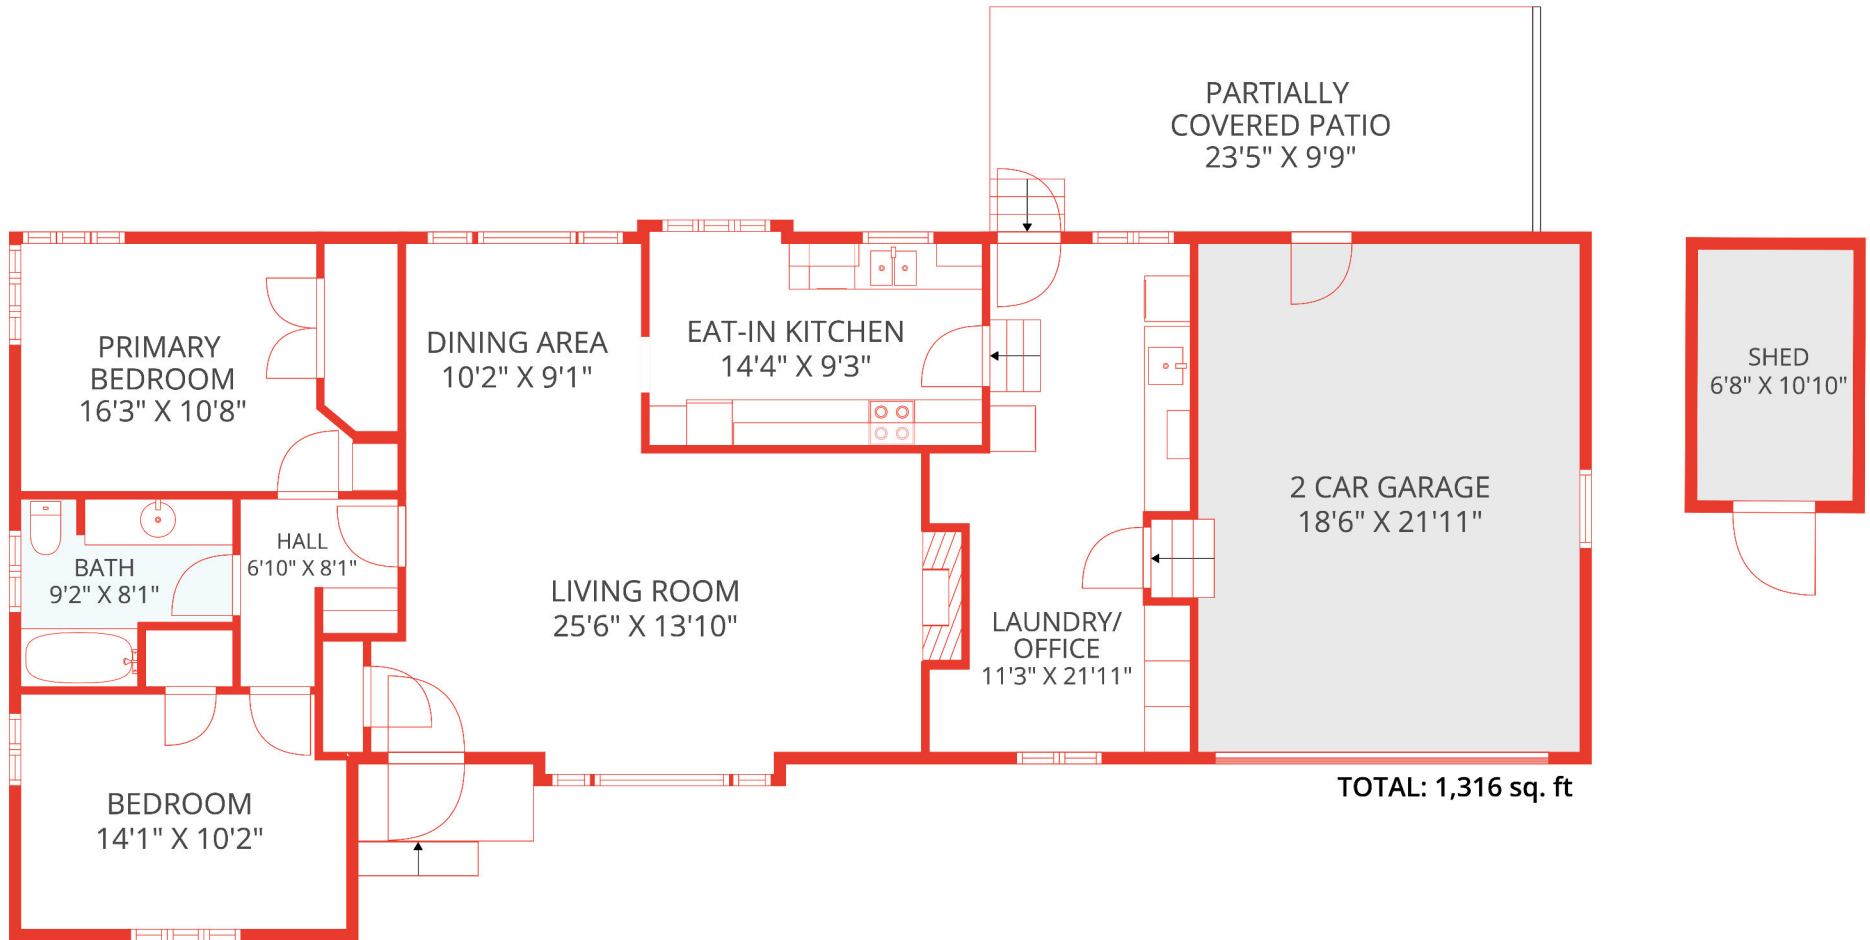

LIVING ROOM
REALTY

5000 SW THOMAS ST. PORTLAND, OR 97221

Floor Plan Is For Estimating And Marketing Purposes. Measurements Are Not Guaranteed.